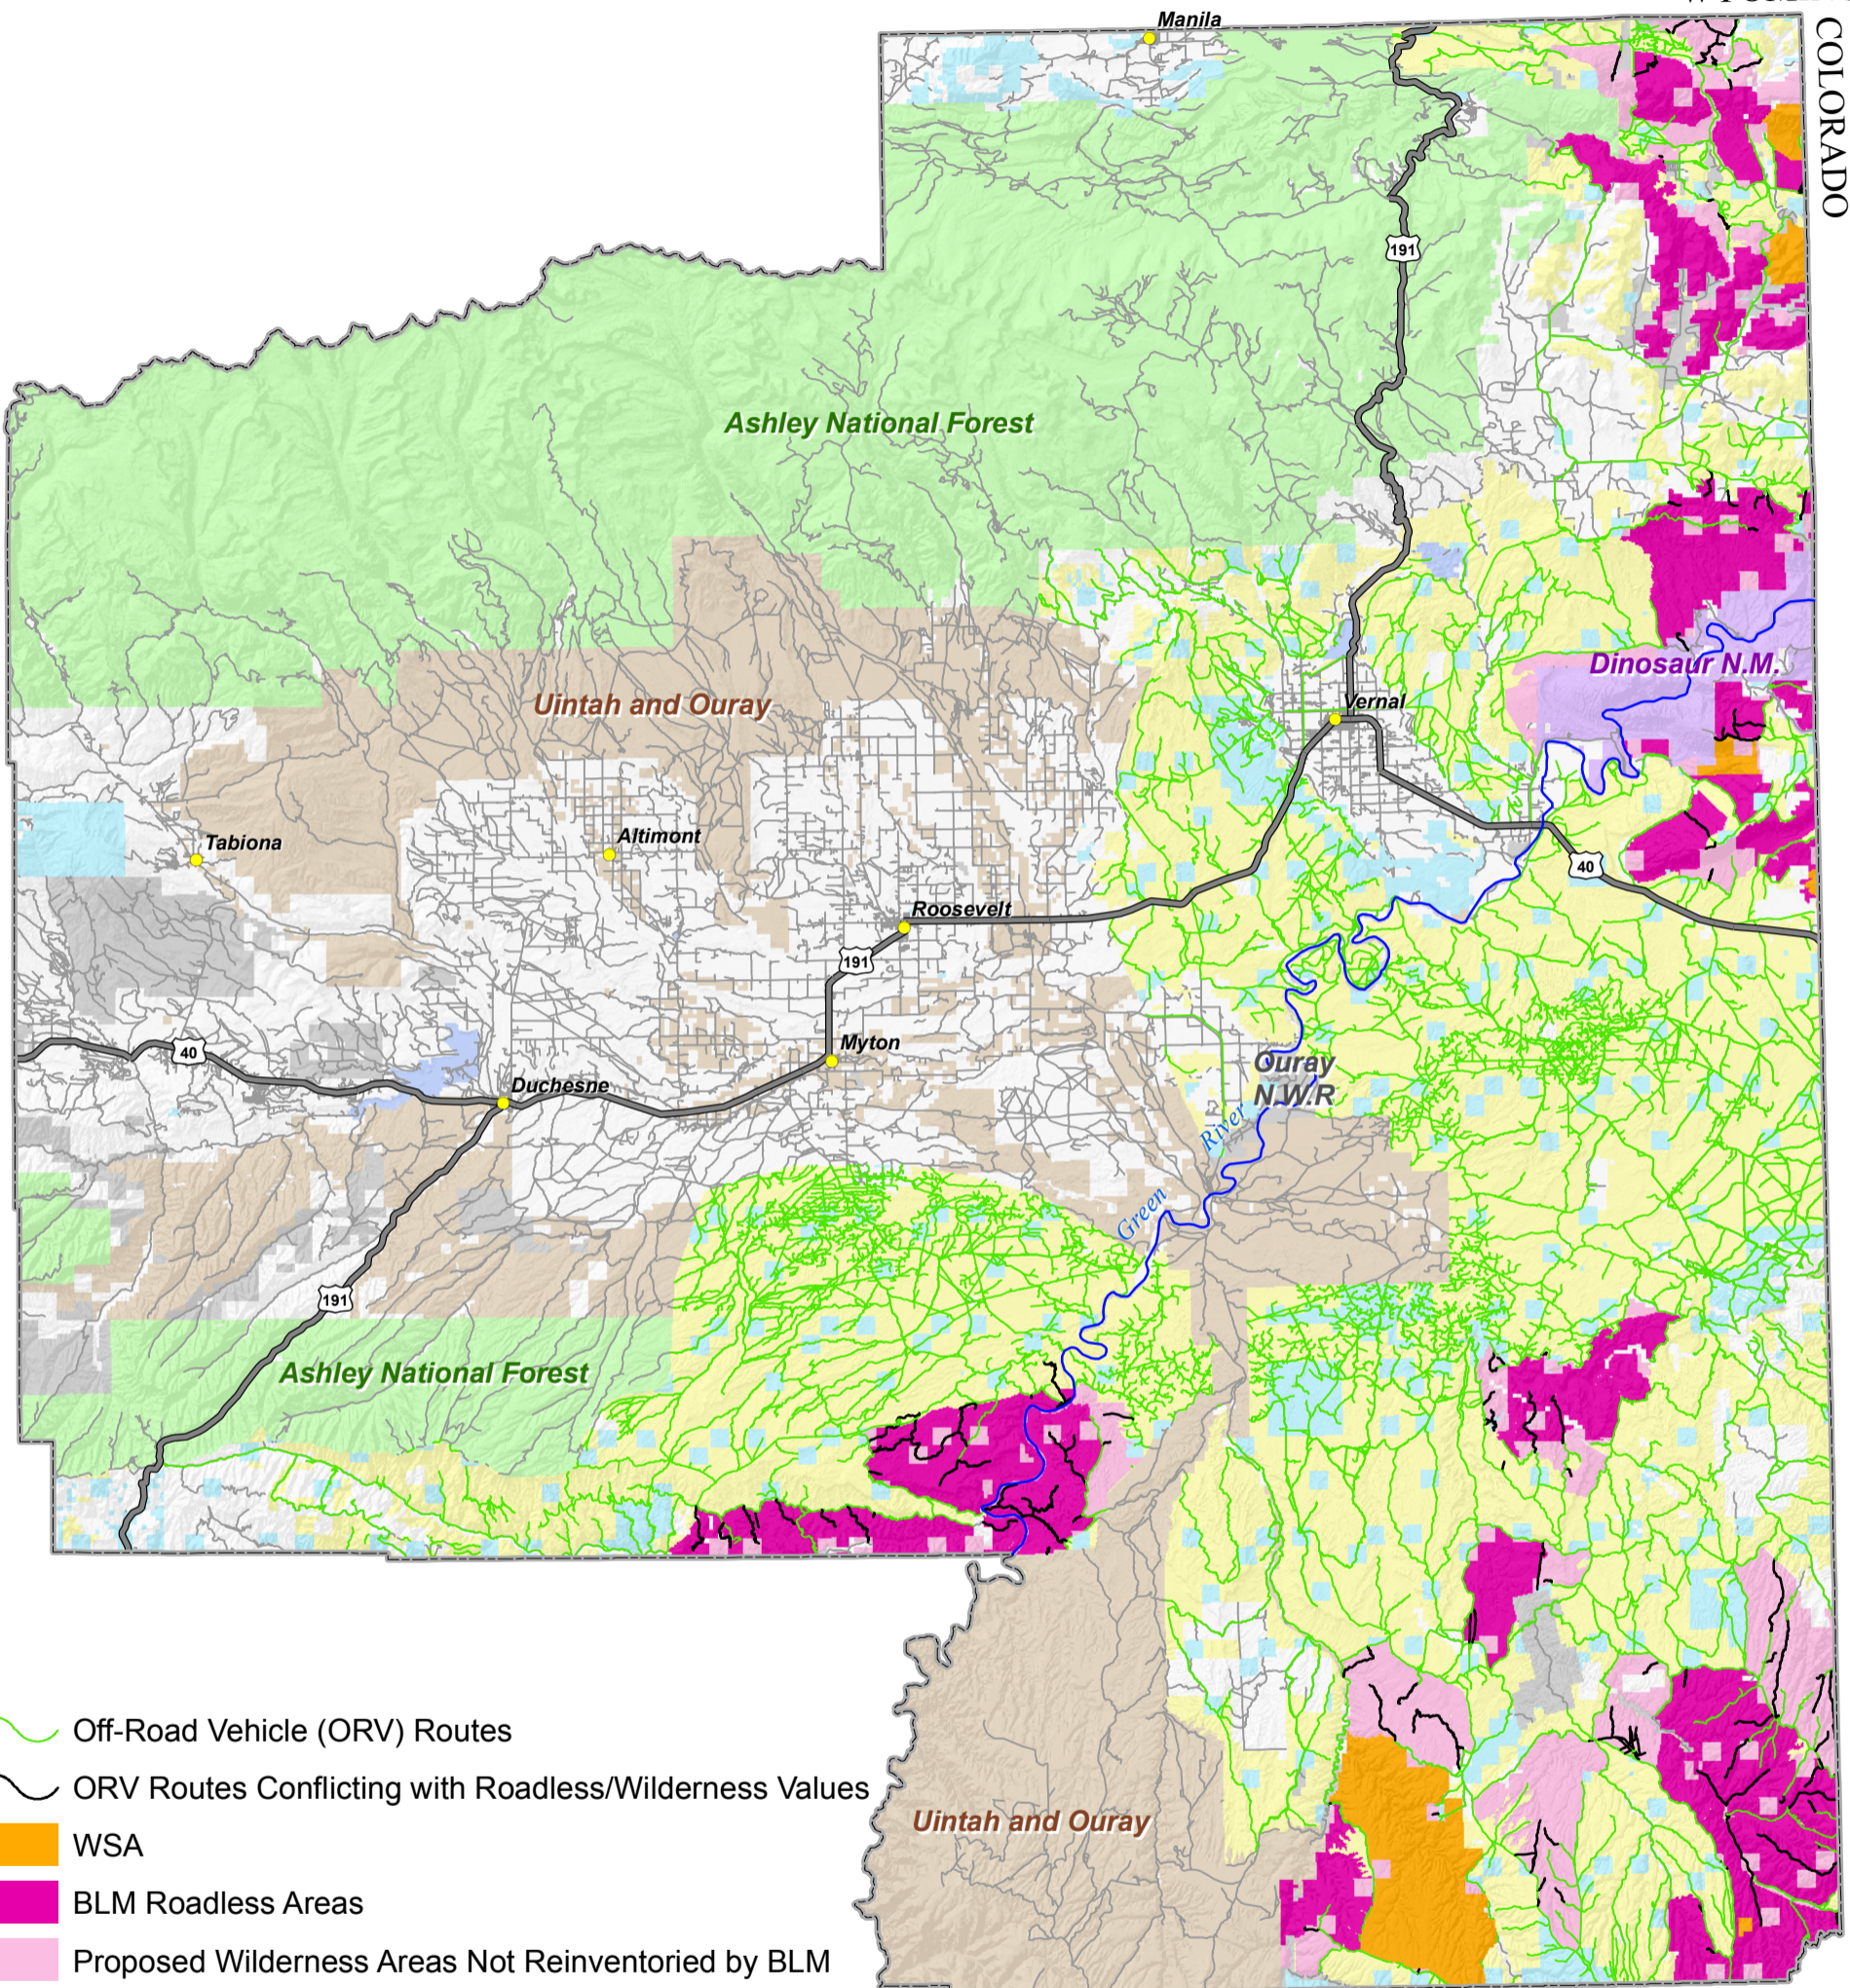

# Vernal Field Office Travel Plan

WYOMING

COLORADO

-  Off-Road Vehicle (ORV) Routes
-  ORV Routes Conflicting with Roadless/Wilderness Values
-  WSA
-  BLM Roadless Areas
-  Proposed Wilderness Areas Not Reinventoried by BLM

## Ownership

-  BLM
-  NPS
-  Private
-  SITLA
-  Reservation
-  USFS
-  State Park
-  Other