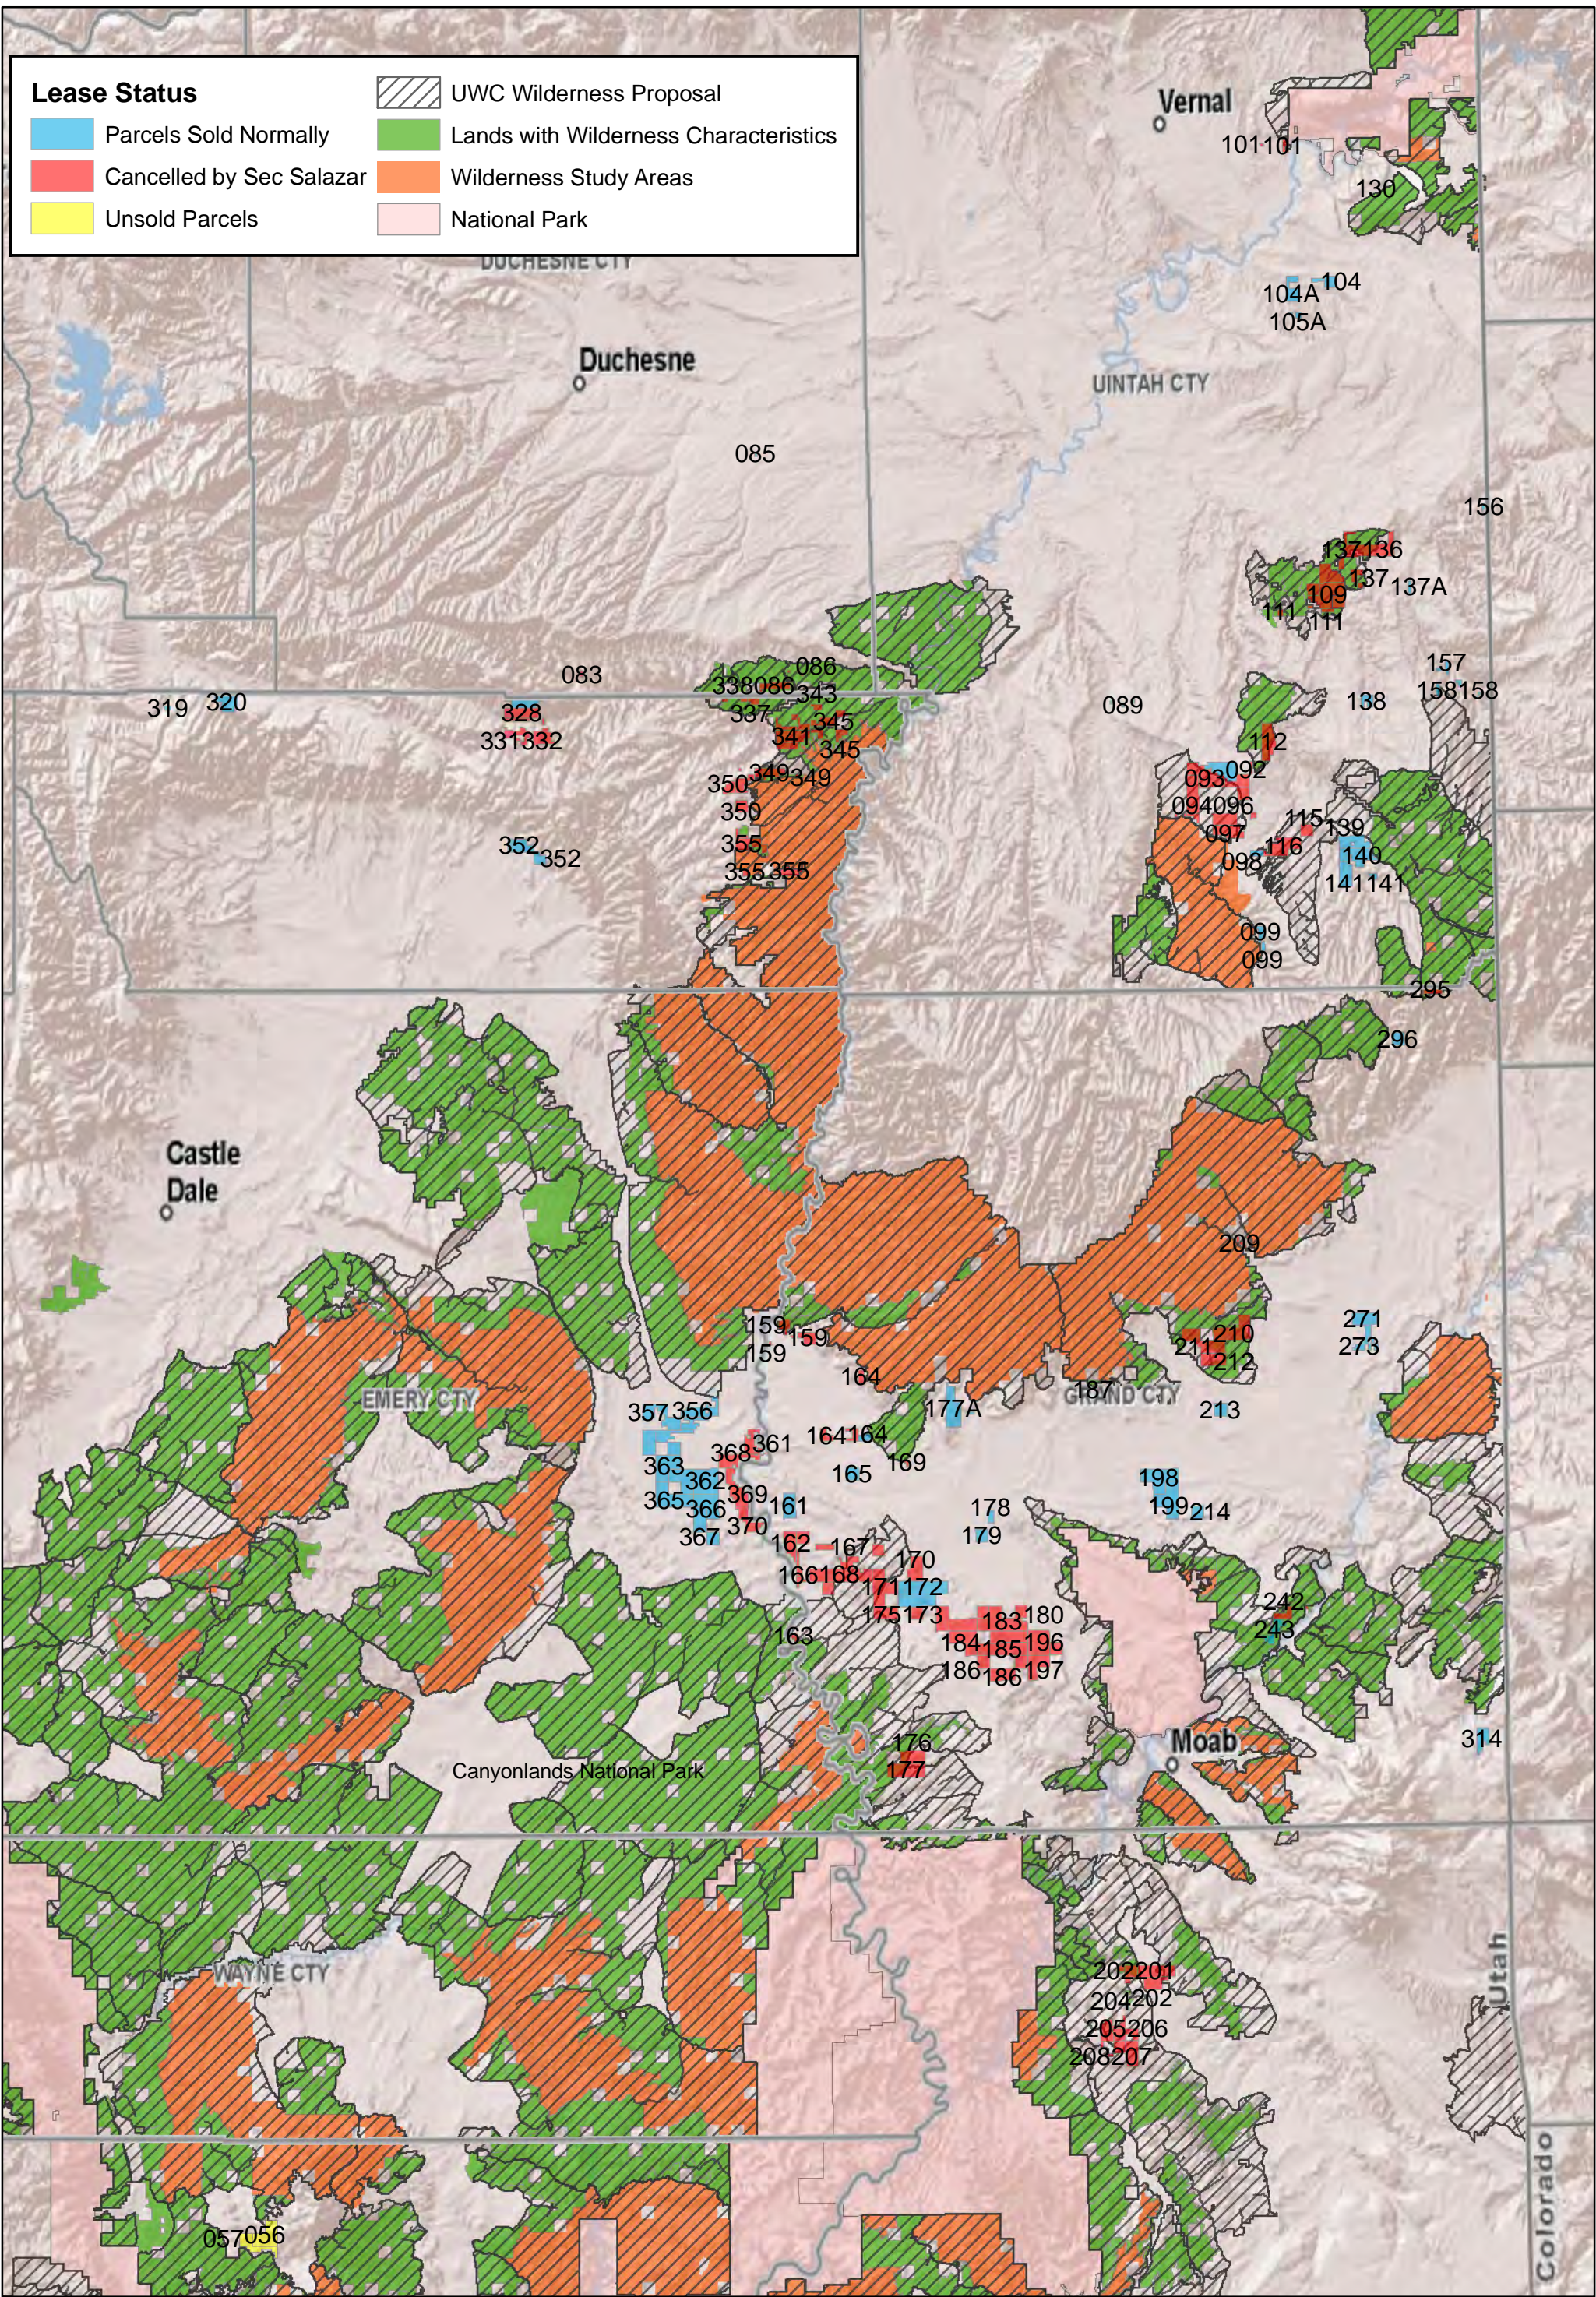

Statewide Dec 2008 Lease Sale

0 5 10 20 Miles